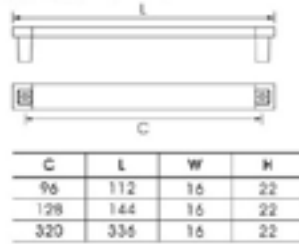

Model: SYJ3025

Material: Zinc & Aluminum
Chrome Plated & Matte Oxidized

Any Size