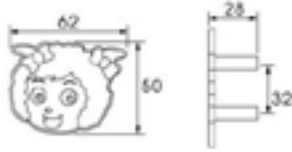

Cabinet Knob-Zinc alloy

Model: SYJ3705

Material: Zinc & Glue
Chrome Plated