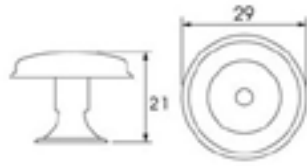

Cabinet Knob-Zinc alloy

Model: SYJ3343

Material: Zinc
Chrome Plated