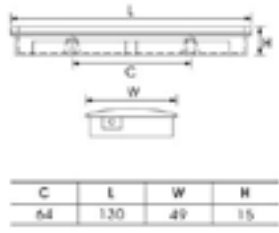

Model: SYJ3109

Material: Zinc
Silver Oil Spray