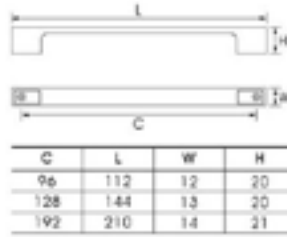

Furniture Handle-Zinc alloy

Model: SYJ0174

Material: Zinc

Chrome Plated