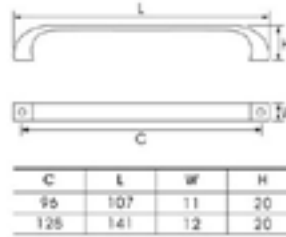

Furniture Handle Zinc alloy

Model: SYJ0102

Material: Zinc

Chrome Plated