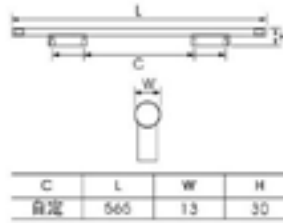

Furniture Handle Zinc alloy

Model: SYJ3002
Material: Zinc & S.S
Chrome Plated
Any Size