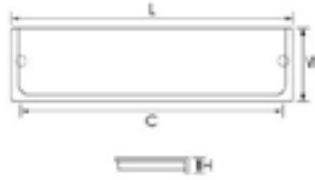

Furniture Handle Zinc alloy

C	L	W	H
96	103	35	15

Model: SYJ3565

Material: Zinc

Brush Nickel