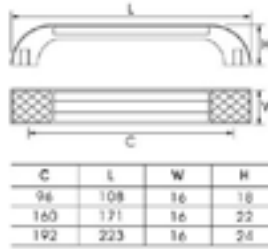

Gold Plated Handle-Zinc alloy

Model: SYJ3468

Material: Zinc

Gold Plated