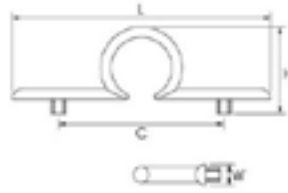

Furniture Handle Zinc alloy

C	L	W	H
64	100	8	33.5

Model: SYJ3441

Material: Zinc

Chrome Plated