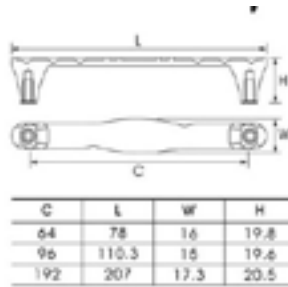

Furniture Handle-Zinc alloy

Model: SYJ3644

Material: Zinc & Crystal
Silver Plated &
Beige Spray