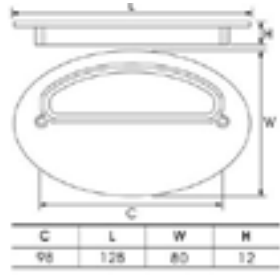

Cabinet Handle-Zinc alloy

Model: SYJ3097

Material: Zinc
Pearl Chrome