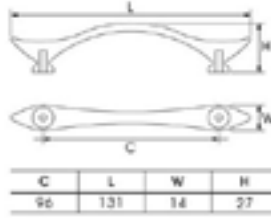

Gold Plated Handle-Zinc alloy

Model: SYJ3381

Material: Zinc
Gold Plated