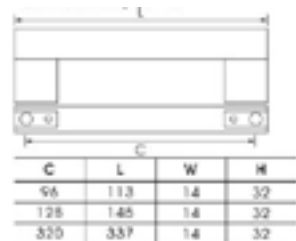

Model: SK01

Material: Zinc & Aluminum
Chrome Plated & Matte Oxidized
Any Size