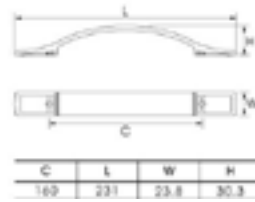

Furniture Handle-Zinc alloy

Model: SYJ20052

Material: Zinc
Chrome Plated