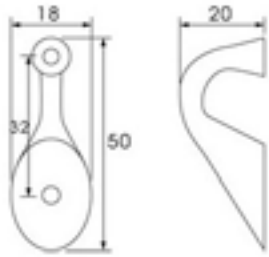

Cabinet Knob-Zinc alloy

Model: SYJ3305
Material: Zinc
Chrome Plated