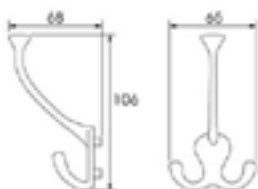

Model: SYJ0272

Material: Zinc
Silver Oil Spray