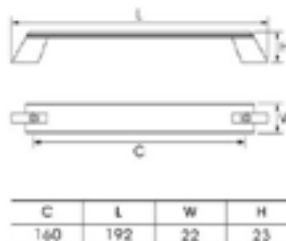

Model: SYJ3604

Material: Zinc
Oil Silver Spray