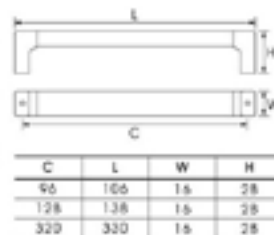

Combined Handle-Zinc & Aluminum Profile

Model: SYJ3018

Material: Zinc & Aluminum
Chrome Plated & Matte Oxidized

Any Size

Model: SYJ3024

Material: Zinc & Aluminum
Chrome Plated & Matte Oxidized

Any Size

Model: SYJ3025

Material: Zinc & Aluminum
Chrome Plated & Matte Oxidized

Any Size

Model: SYJ3751

Material: Zinc & Aluminum
Pear Chrome & Matte Oxidized

Any Size

Model: SYJ3554S

Material: Zinc & Aluminum
Chrome Plated & Matte Oxidized

Any Size