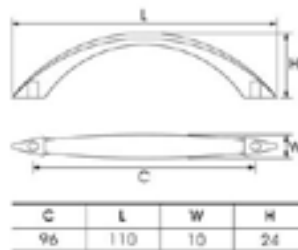

Model: SYJ3397

Material: Zinc

Oil Silver Spray