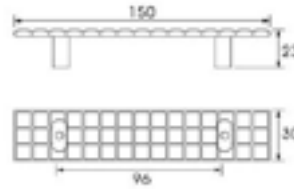

Gold Plated Handle-Zinc alloy

Model: SYJ0261

Material: Zinc

Gold Plated