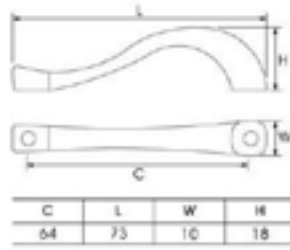

Furniture Handle Zinc alloy

Model: SYJ3224

Material: Zinc

Chrome Plated