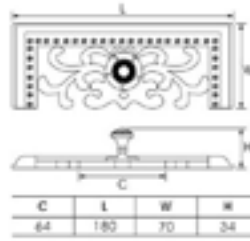

Gold Plated Handle-Zinc alloy

Model: SYJ12852

Material: Zinc

Gold Plated