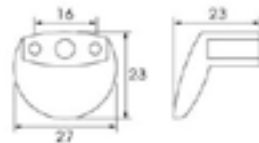

Model: SYJ3569

Material: Zinc
Oil Silver Spray