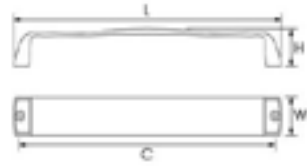

Furniture Handle Zinc alloy

C	L	W	H
160	170	26	28

Model: SYJ0025

Material: Zinc

Brush Nickel