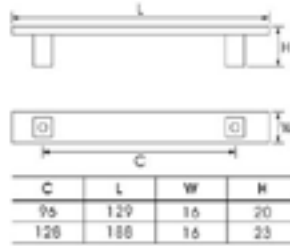

Furniture Handle Zinc alloy

Model: SYJ3089

Material: Zinc

Chrome Plated