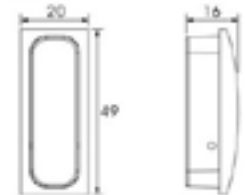

Cabinet Handle-Zinc alloy