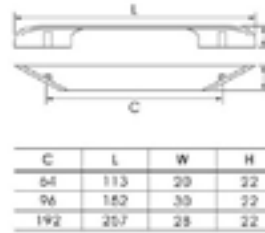

Model: SYJ0107

Material: Zinc
Oil Silver Spray