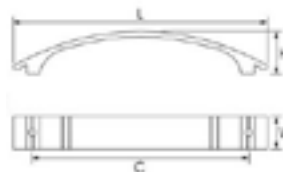

C	L	W	H
128	153	20	25

Model: SYJ50074

Material: Aluminum,
Wood paper
Chrome Plated