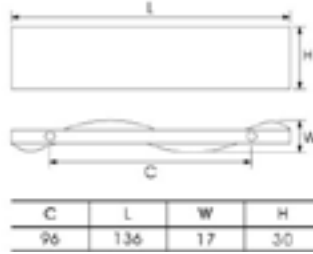

Furniture Handle Zinc alloy

Model: SYJ0089

Material: Zinc
Chrome Plated