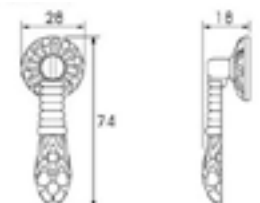

Model: SYJ3255

Material: Zinc
Silver Plated