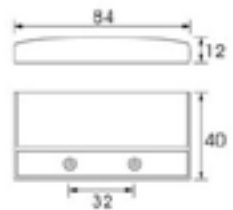

Model: SYJ3154 -1

Material: Zinc
Gold Plated