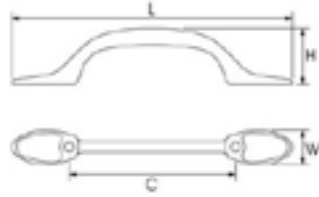

Furniture Handle Zinc alloy

C	L	W	H
76	127	17	25

Model: SYJ0053

Material: Zinc

Brown Painting