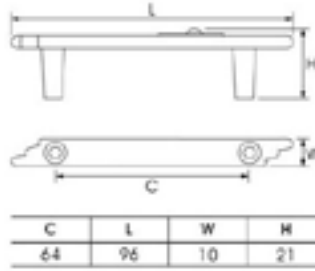

Furniture Handle Zinc alloy

Model: SYJ3380

Material: Zinc

Pearl Nickel