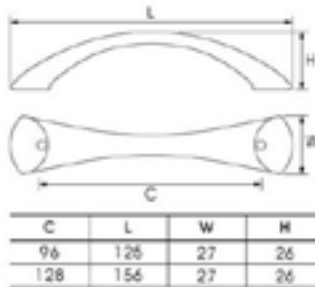

Furniture Handle Zinc alloy

Model: SYJ0041

Material: Zinc

Brush Nickel