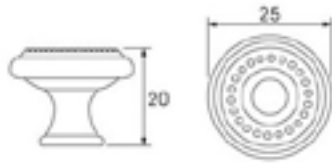

Gold Plated Knob-Zinc alloy

Model: SYJ3519

Material: Zinc
Gold Plated &
White Oil Spray