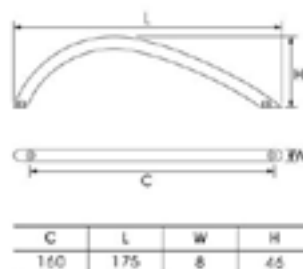

Model: SYJ3543

Material: Zinc

Chrome Plated