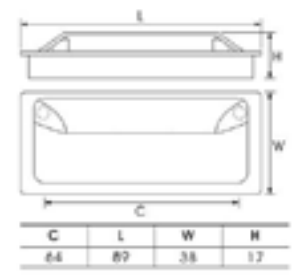

Model: SYJ10966

Material: Zinc
Silver Oil Spray