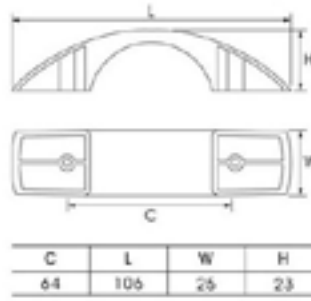

Furniture Handle Zinc alloy

Model: SYJ3708

Material: Zinc
Chrome Plated