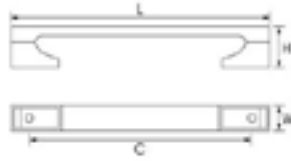

Furniture Handle-Zinc alloy

C	L	W	H
95	108	9	17
158	142	10	18

Model: SYJ0169

Material: Zinc

Chrome Plated