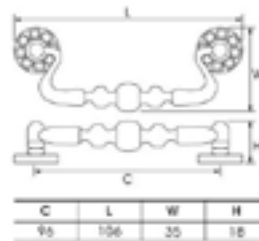

Model: SYJ3524

Material: Zinc

Gold Plated