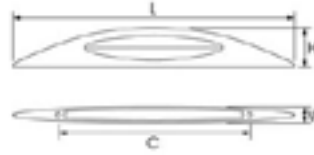

Furniture Handle Zinc alloy

C	L	W	H
128	189	10	27

Model: SYJ0037

Material: Zinc

Brush Nickel