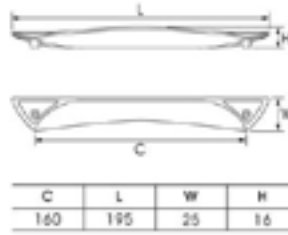

Furniture Handle Zinc alloy

Model: SYJ3563

Material: Zinc

Pearl Chrome