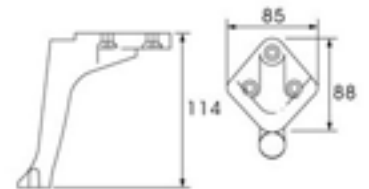

Model: SYJ12129

Material: Aluminum
Silver Oil Spray