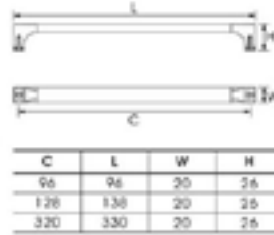

Combined Handle-Zinc & Aluminum Profile

Model: SYJ3018

Material: Zinc & Aluminum
Chrome Plated & Matte Oxidized

Any Size

Model: SYJ3024

Material: Zinc & Aluminum
Chrome Plated & Matte Oxidized

Any Size