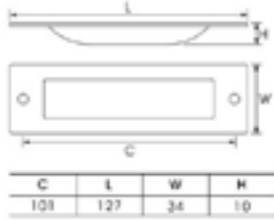

Cabinet Handle-Zinc alloy

Model: SYJ0156

Material: Zinc
Chrome Plated