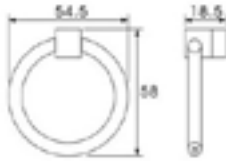

Cabinet Knob-Zinc alloy

Model: SYJ3281

Material: Zinc
Chrome Plated