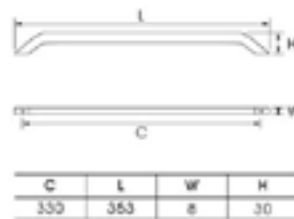

Model: SYJ3068
Material: Zinc
Oil Silver Spray