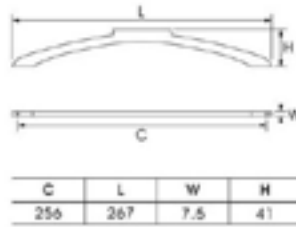

Furniture Handle Zinc alloy

Model: SYJ3071

Material: Zinc
Chrome Plated