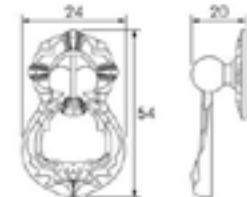

Model: SYJ3275

Material: Zinc
Gold Plated &
White Oil Spray