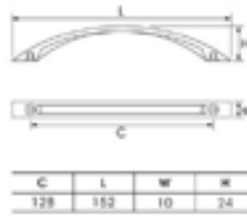

Furniture Handle Zinc alloy

Model: SYJ3373

Material: Zinc

Oil Silver Spray