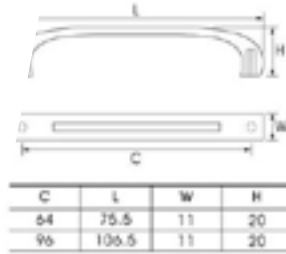

Furniture Handle Zinc alloy

Model: SYJ3690

Material: Zinc

Chrome Plated