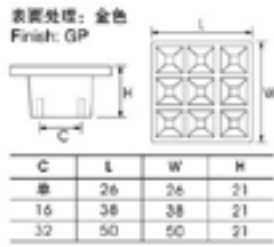

Gold Plated Knob-Zinc alloy

Model: SYJ0263

Material: Zinc & Crystal
Gold Plated