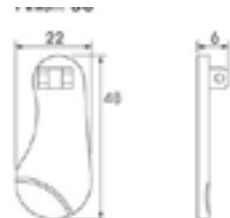

Model: SYJ3467
Material: Zinc
Silver Oil Spray