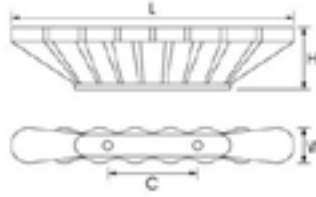

Furniture Handle Zinc alloy

C	L	W	H
32	101	13	25

Model: SYJ3730

Material: Zinc & Crystal
Chrome Plated