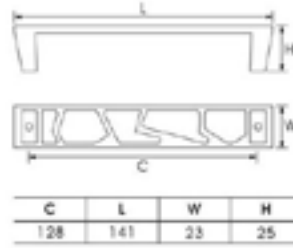

Furniture Handle Zinc alloy

Model: SYJ0084

Material: Zinc

Chrome Plated