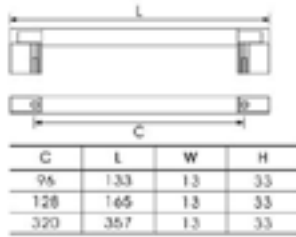

Model: SYJ3011

Material: Zinc & Aluminum
Chrome Plated & Matte Oxidized
Any Size