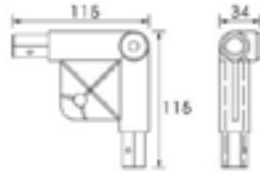

Furniture foot –Zinc & Aluminum alloy

Model: SYJ12481-2

Material: Zinc
Chrome Plated