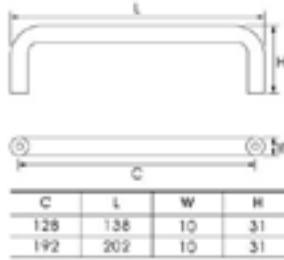

Furniture Handle Zinc alloy

Model: SYJ3077

Material: Aluminum
Chrome Plated
Any Size