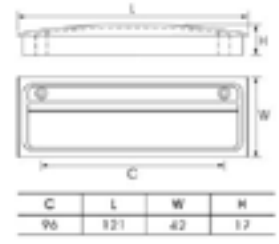

Model: SYJ3487

Material: Zinc
Silver Oil Spray