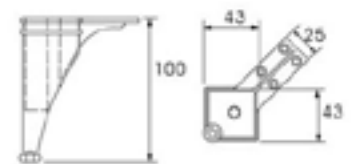

Model: SYJ12494

Material: Aluminum
Silver Oil Spray