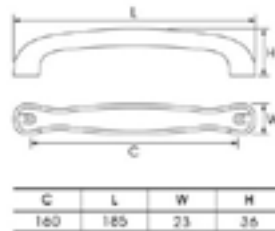

Model: SYJ3378

Material: Zinc
Oil Silver Spray