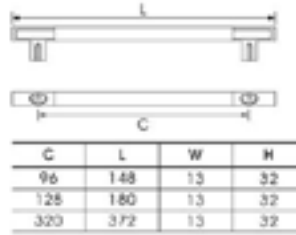

Combined Handle-Zinc & Aluminum Profile

Model: SYJ3007

Material: Zinc & Aluminum
Chrome Plated & Matte Oxidized
Any Size