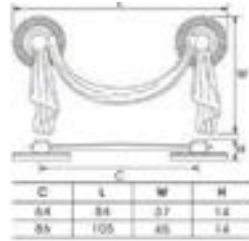

Gold Plated Handle-Zinc alloy

Model: SYJ3178

Material: Zinc

Gold Plated