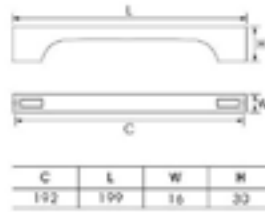

Furniture Handle Zinc alloy

Model: SYJ0106

Material: Zinc
Pearl Chrome