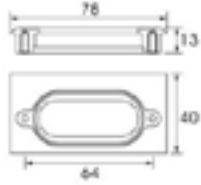

Cabinet Knob-Zinc alloy

Model: SYJ3489

Material: Zinc & Glue
Chrome Plated