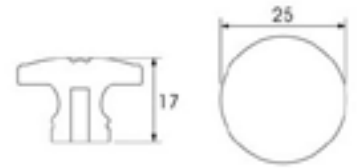

Model: SYJ3707

Material: Zinc
Gold Plated &
White Oil Spray