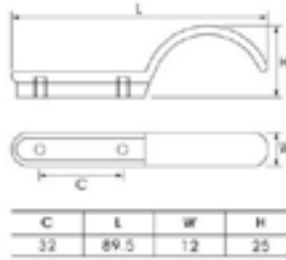

Furniture Handle Zinc alloy

Model: SYJ3093

Material: Zinc

Chrome Plated