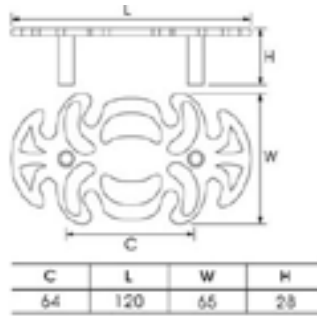

Furniture Handle Zinc alloy

Model: SYJ0079

Material: Zinc
Chrome Plated