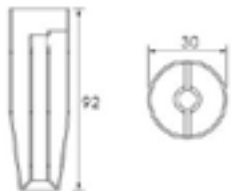

Model: SYJ10464

Material: Zinc
Chrome Plated