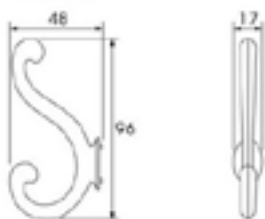

Model: SYJ0268

Material: Zinc
Silver Oil Spray